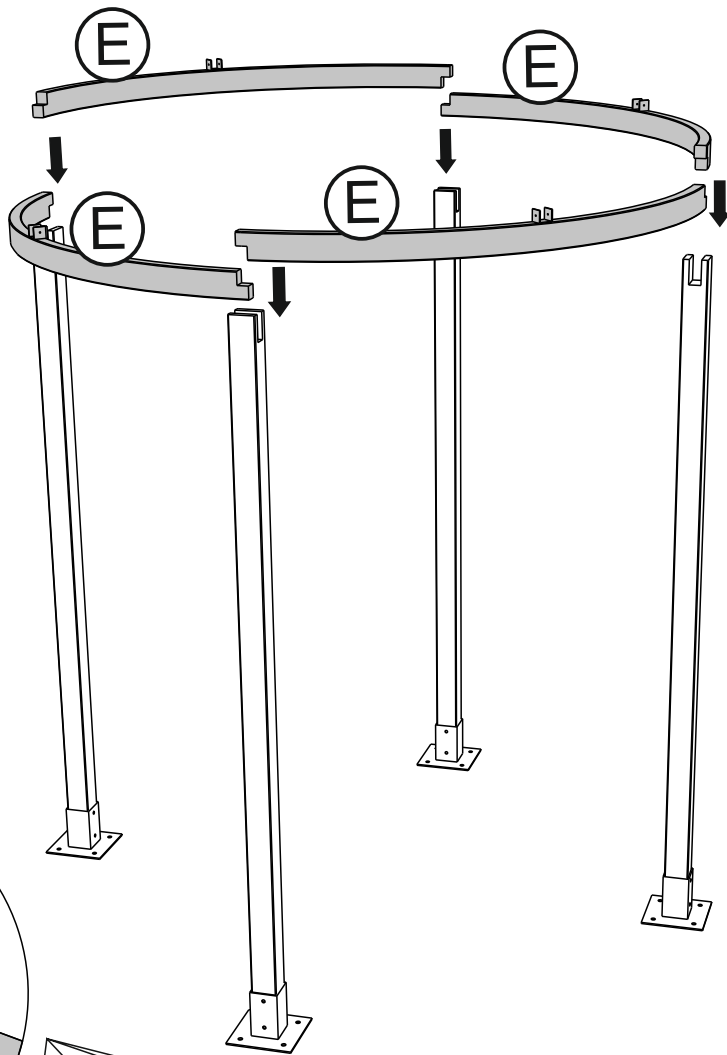

5,0 cm
x16

[y]

Fixing plates
x2

[x]

Screw

4,0 cm
x32

[z]

Metal Brackets
x8

PLAN

FOOTPRINT

[x]

[x]

x8

[z]

x4

[v]