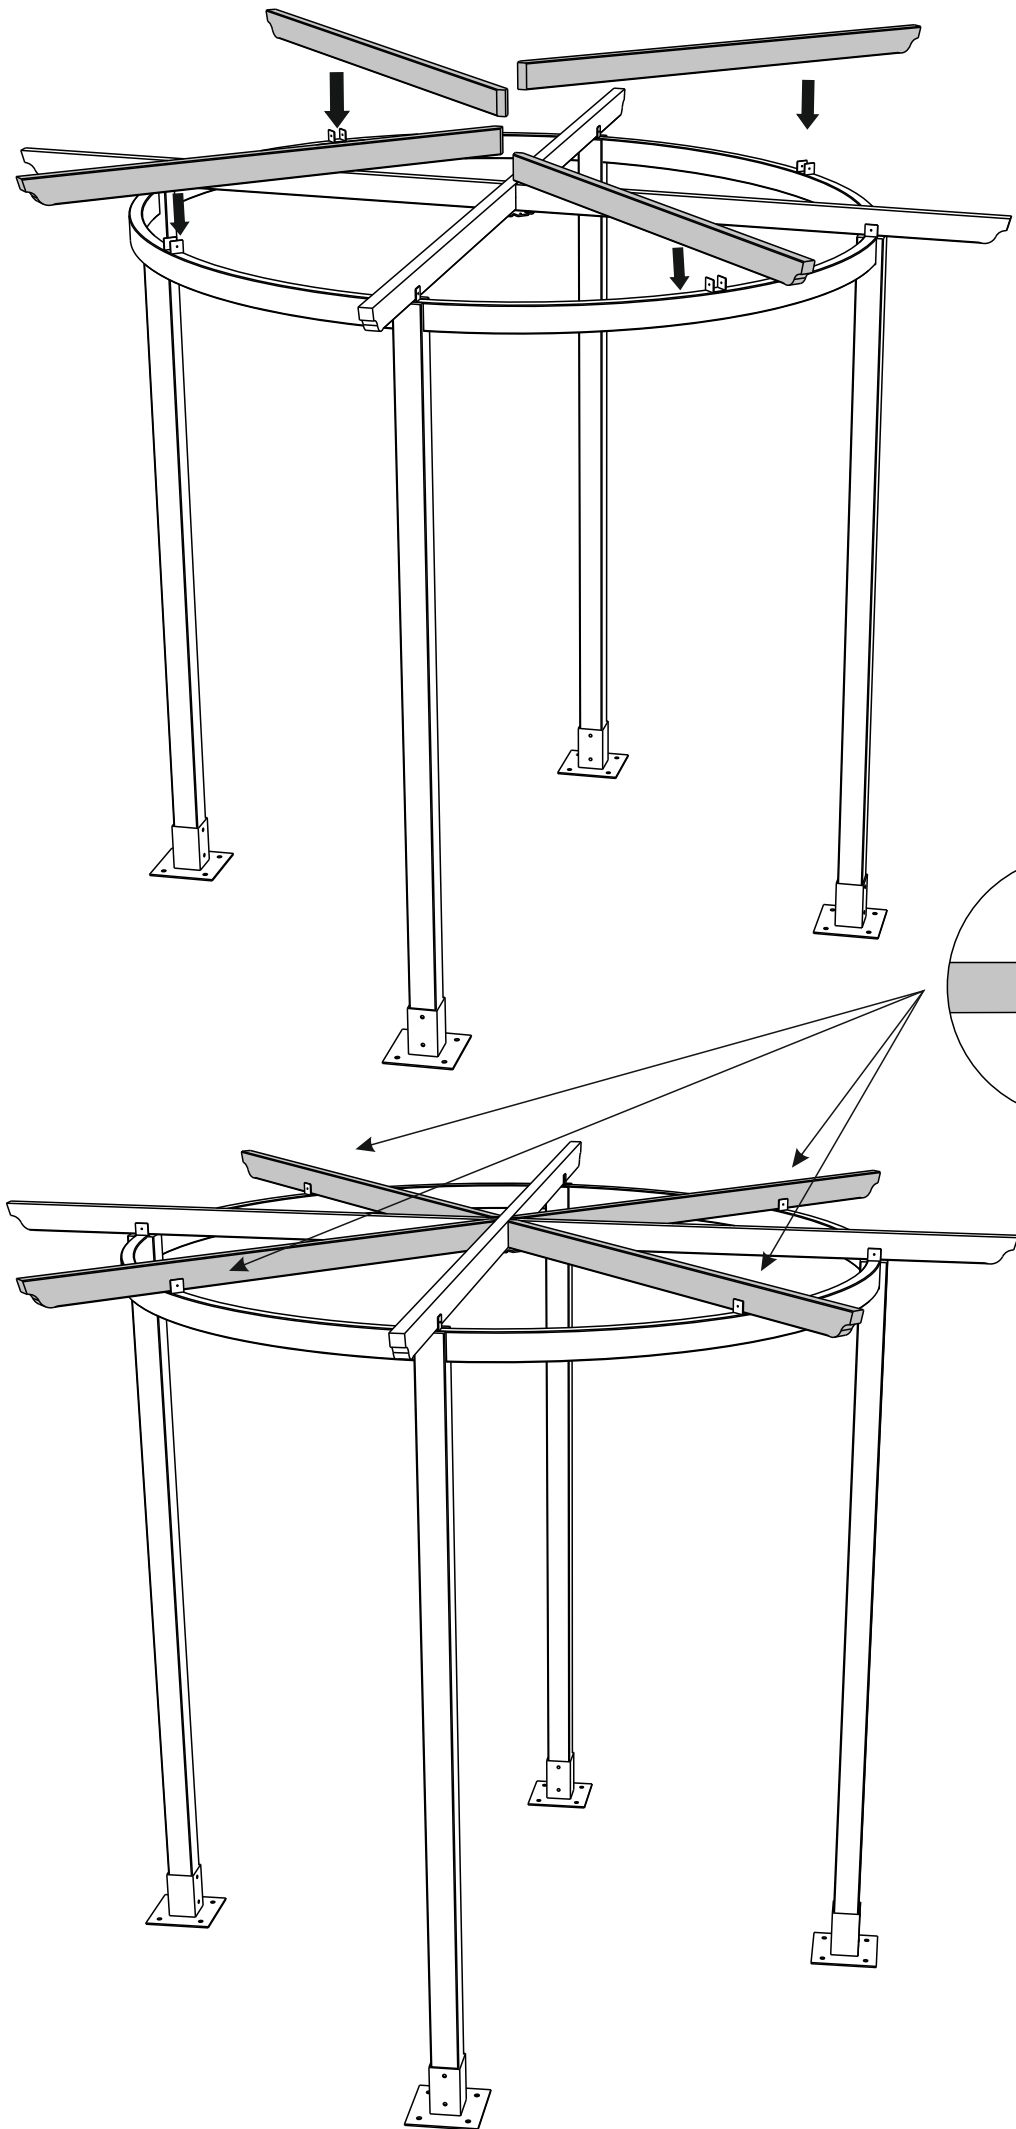

When you are ready to start make sure you have the right tools to hand, plenty of space with a clean and dry area for assembly.

It is advisable for two people to carry out the work.

Where the wood is screwed we advise to pre-drill the holes (the diameter of the holes should be 2mm smaller than the diameter of the used screw)

5,0 cm
x16

[y]

Fixing plates
x2

[x]

Screw

4,0 cm
x32

[z]

Metal Brackets
x8

x8

[w]

x4

[y]

[x]

x4

[w]

[y]