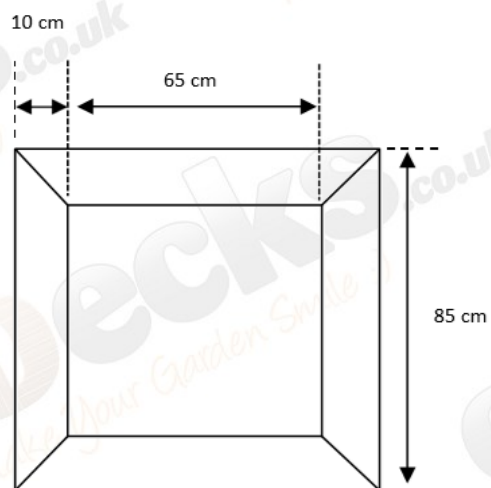

# Hardwood Newel Post 90mm x 90mm (85mm x 85mm Finish)

### Specifications

Length: 1195mm / 1500mm / 1800mm / 2400mm

Nominal Size: 90mm x 90mm

Finished Size: 85mm x 85mm

Wood Type: Hardwood Balau

### Features

Square with rebated and chiselled top

Wax sealed ends

TOP VIEW