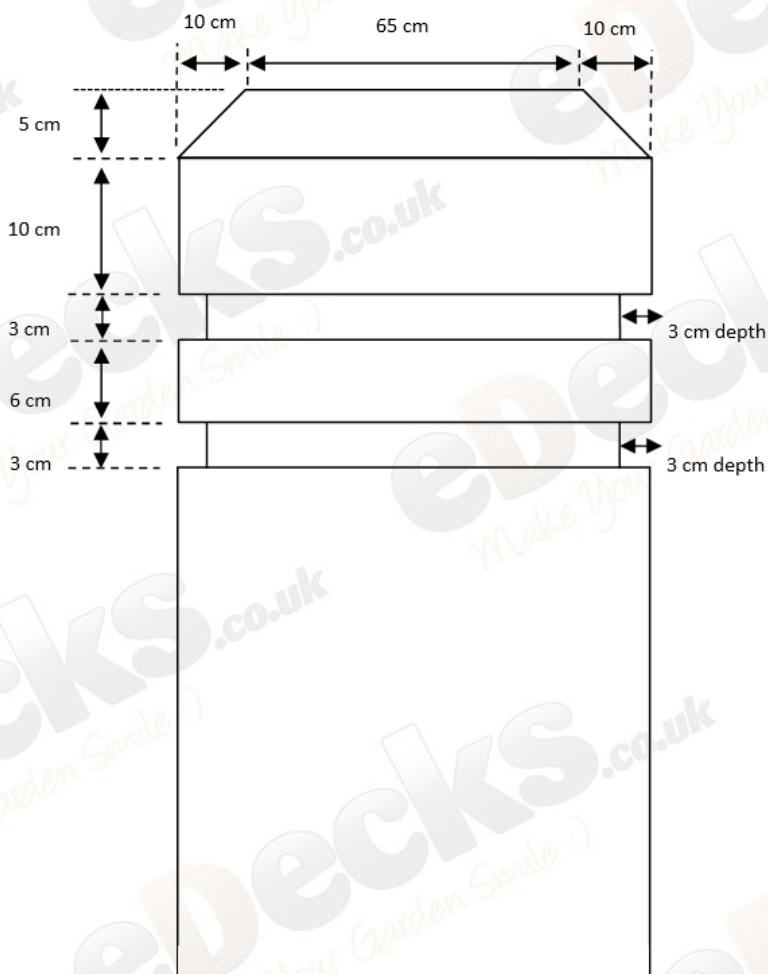

# Hardwood Newel Post 90mm x 90mm (85mm x 85mm Finish)

## Data Sheet / Technical Drawing

### Specifications

Length: 1195mm / 1500mm / 1800mm / 2400mm

Nominal Size: 90mm x 90mm

Finished Size: 85mm x 85mm

Wood Type: Hardwood Balau

### Features

Square with rebated and chiselled top

Wax sealed ends

TOP VIEW