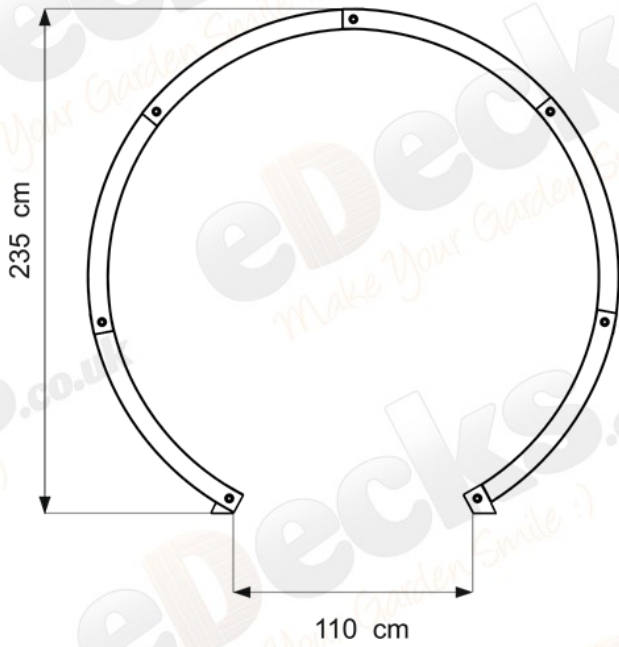

All images are for illustration only. Please see individual item listings for actual item specifications.

Flower Walk Pergola (2400mm x 2580mm)

All images are for illustration only. Please see individual item listings for actual item specifications.

Flower Walk Pergola (2400mm x 2580mm)

Plan

Footprint

All images are for illustration only. Please see individual item listings for actual item specifications.

Flower Walk Pergola (2400mm x 2580mm)

All images are for illustration only. Please see individual item listings for actual item specifications.

Flower Walk Pergola (2400mm x 2580mm)

All images are for illustration only. Please see individual item listings for actual item specifications.

Flower Walk Pergola (2400mm x 2580mm)

All images are for illustration only. Please see individual item listings for actual item specifications.