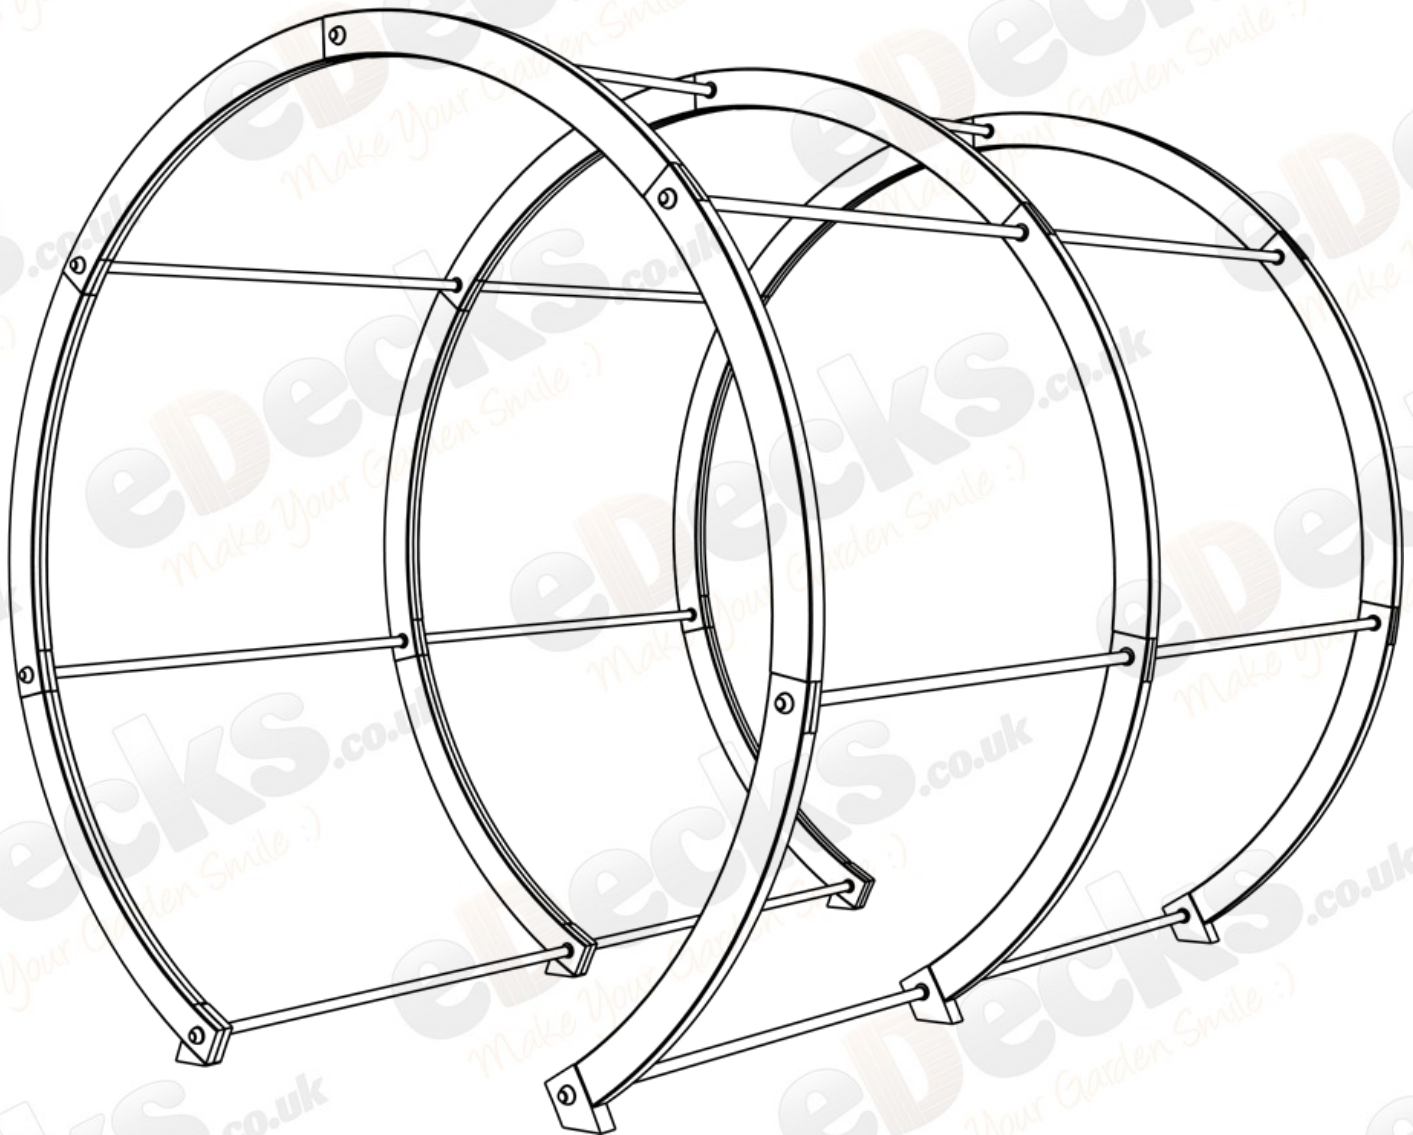

Flower Walk Pergola (2400mm x 2580mm)

All images are for illustration only. Please see individual item listings for actual item specifications.

Flower Walk Pergola (2400mm x 2580mm)

All images are for illustration only. Please see individual item listings for actual item specifications.

Flower Walk Pergola (2400mm x 2580mm)

Enjoy your new Flower Walk Pergola!

All images are for illustration only. Please see individual item listings for actual item specifications.

Page 11 of 11