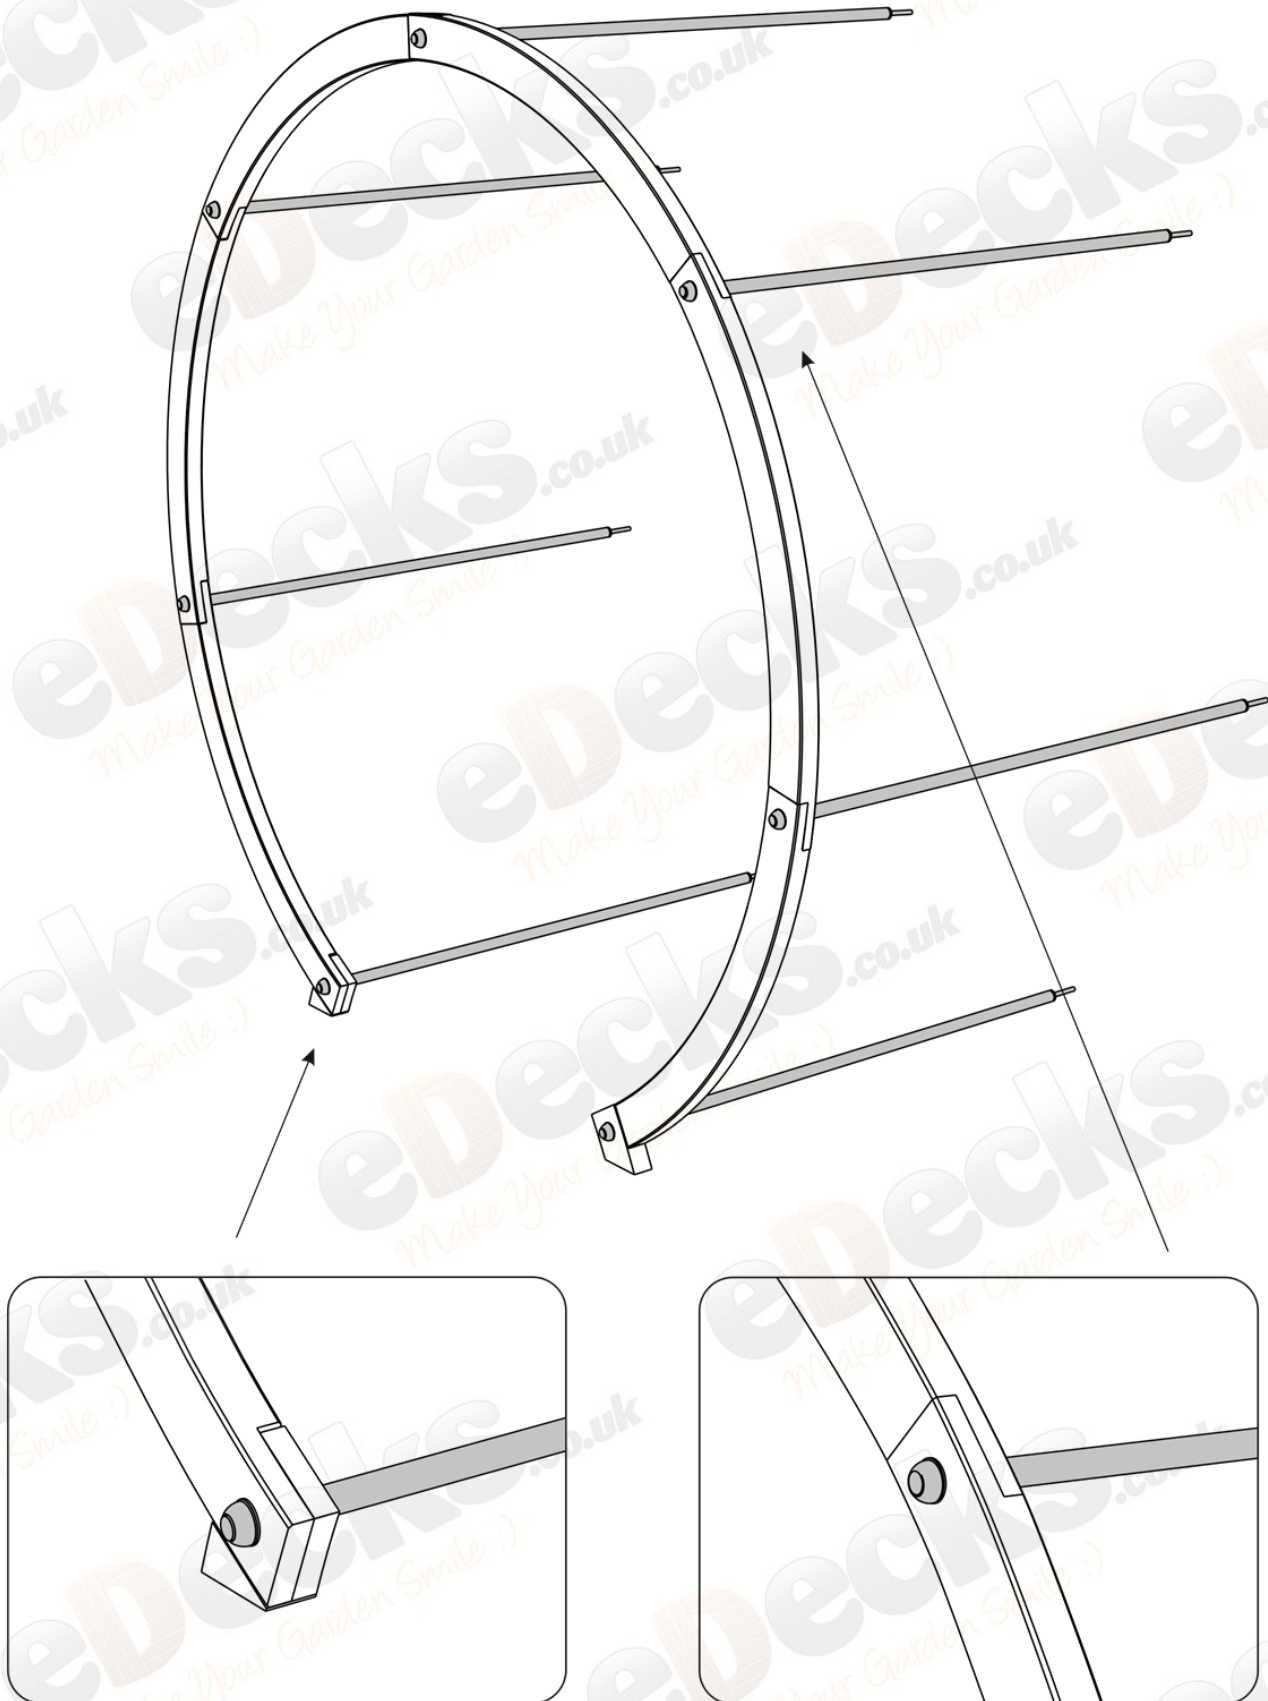

All images are for illustration only. Please see individual item listings for actual item specifications.

Flower Walk Pergola (2400mm x 2580mm)

All images are for illustration only. Please see individual item listings for actual item specifications.

Flower Walk Pergola (2400mm x 2580mm)

Plan

Footprint

All images are for illustration only. Please see individual item listings for actual item specifications.

Flower Walk Pergola (2400mm x 2580mm)

All images are for illustration only. Please see individual item listings for actual item specifications.

Flower Walk Pergola (2400mm x 2580mm)

All images are for illustration only. Please see individual item listings for actual item specifications.

Flower Walk Pergola (2400mm x 2580mm)

All images are for illustration only. Please see individual item listings for actual item specifications.