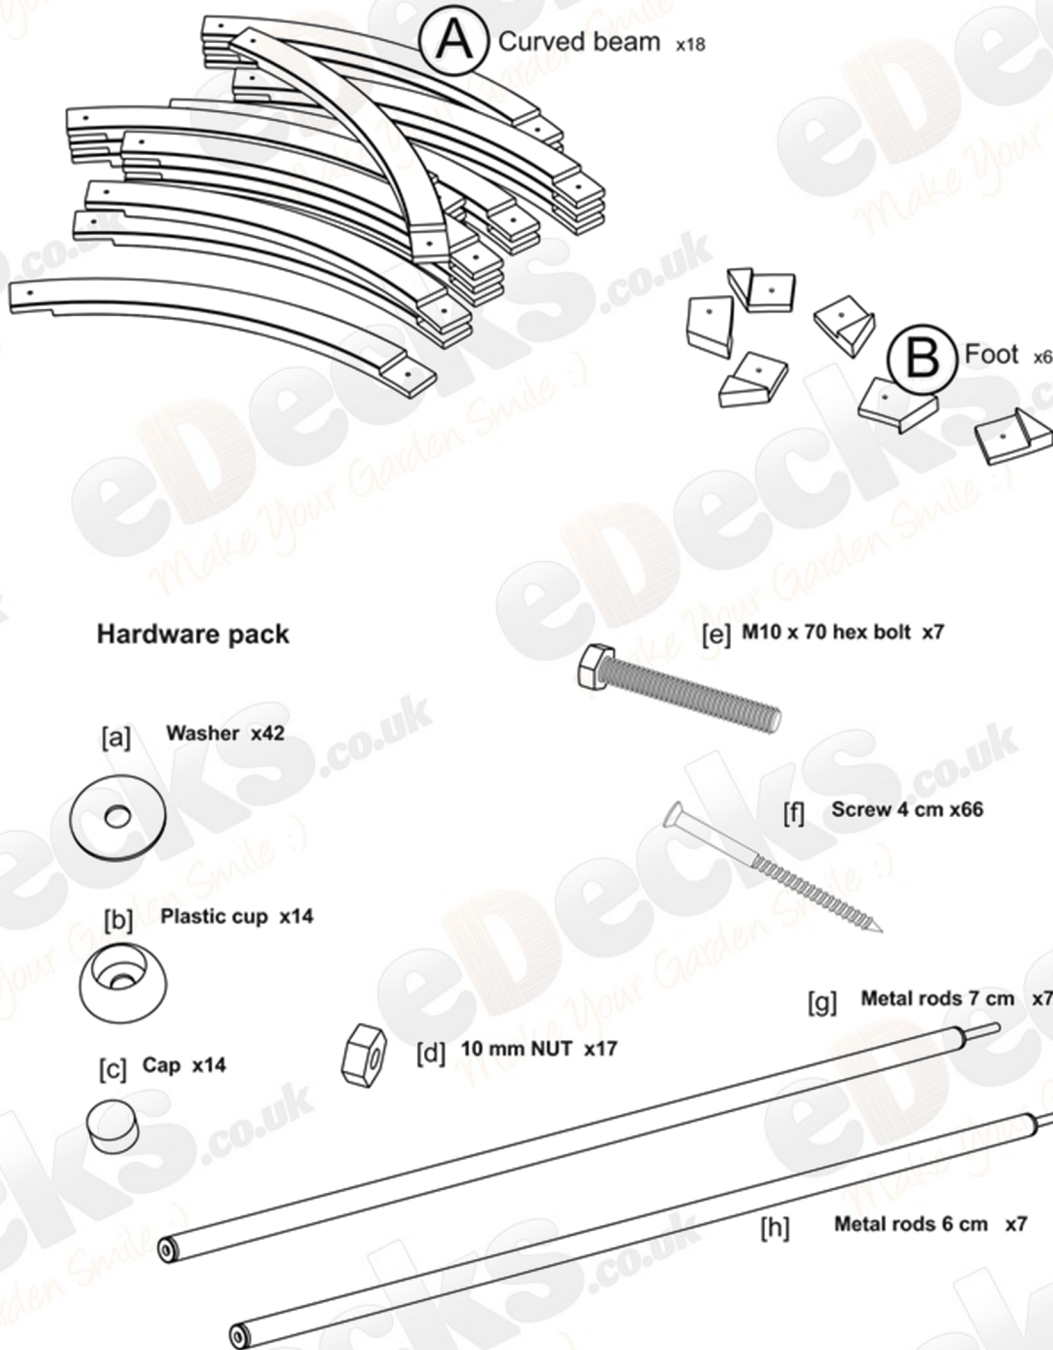

Flower Walk Pergola (2400mm x 2580mm)

Components

Tools Required

- Drill Driver
- PZ2 Driver Bit
- 17mm Socket
- Hammer
- Tape Measure
- Stanley Knife
- Spirit Level

A minimum of two people are required to assemble this gazebo.

All images are for illustration only. Please see individual item listings for actual item specifications.

Flower Walk Pergola (2400mm x 2580mm)

All images are for illustration only. Please see individual item listings for actual item specifications.

Flower Walk Pergola (2400mm x 2580mm)

Plan

Footprint

All images are for illustration only. Please see individual item listings for actual item specifications.

Flower Walk Pergola (2400mm x 2580mm)

All images are for illustration only. Please see individual item listings for actual item specifications.

Flower Walk Pergola (2400mm x 2580mm)

All images are for illustration only. Please see individual item listings for actual item specifications.

Flower Walk Pergola (2400mm x 2580mm)

All images are for illustration only. Please see individual item listings for actual item specifications.