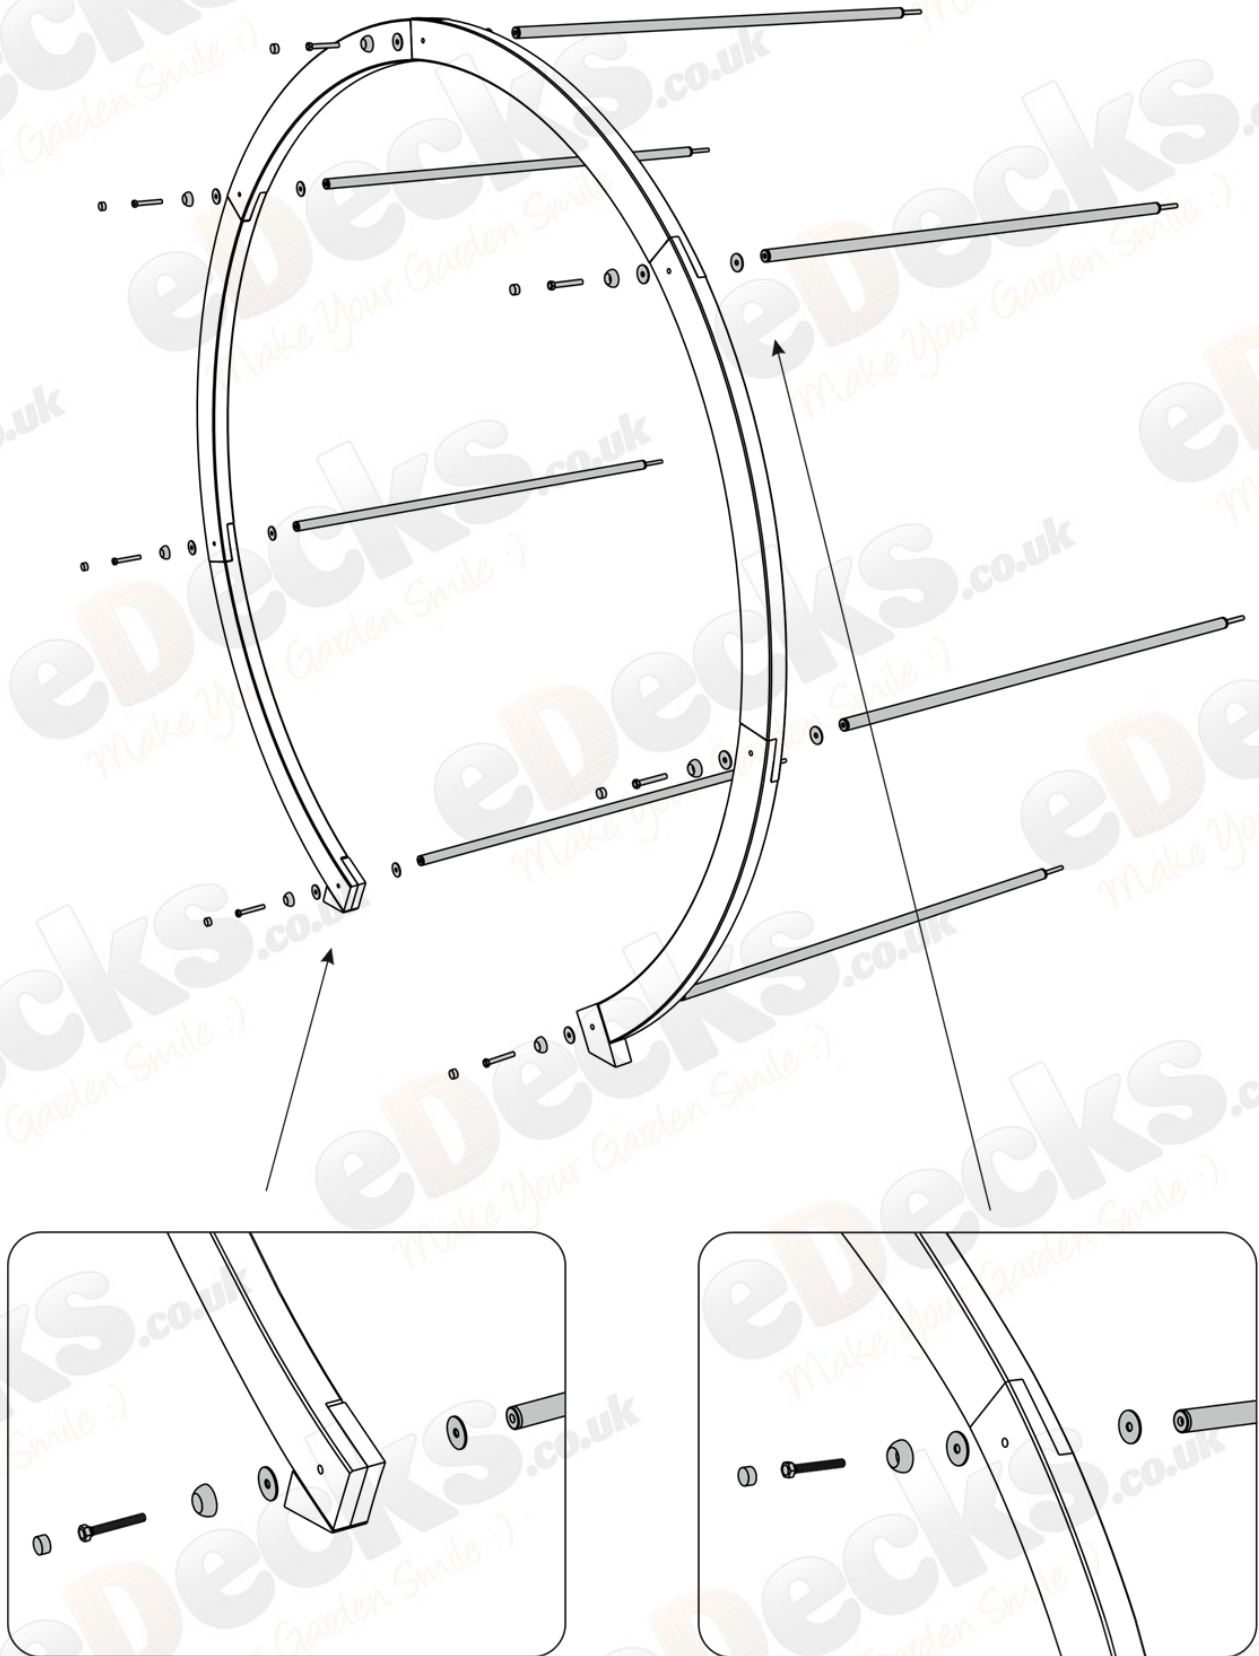

All images are for illustration only. Please see individual item listings for actual item specifications.

Flower Walk Pergola (2400mm x 2580mm)

All images are for illustration only. Please see individual item listings for actual item specifications.

Flower Walk Pergola (2400mm x 2580mm)

Plan

Footprint

All images are for illustration only. Please see individual item listings for actual item specifications.

Flower Walk Pergola (2400mm x 2580mm)

All images are for illustration only. Please see individual item listings for actual item specifications.

Flower Walk Pergola (2400mm x 2580mm)

All images are for illustration only. Please see individual item listings for actual item specifications.

Flower Walk Pergola (2400mm x 2580mm)

All images are for illustration only. Please see individual item listings for actual item specifications.