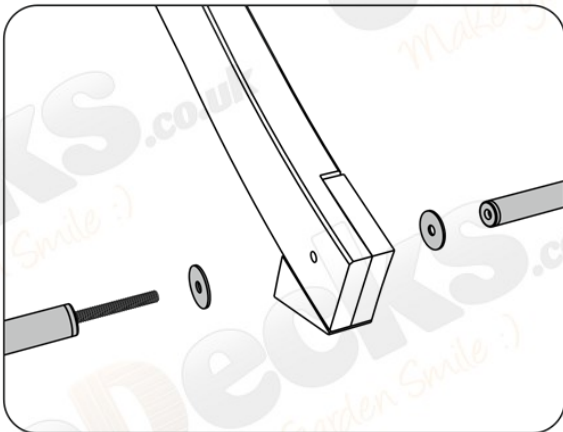

All images are for illustration only. Please see individual item listings for actual item specifications.

Flower Walk Pergola (2400mm x 2580mm)

All images are for illustration only. Please see individual item listings for actual item specifications.

Flower Walk Pergola (2400mm x 2580mm)

Plan

Footprint

All images are for illustration only. Please see individual item listings for actual item specifications.

Flower Walk Pergola (2400mm x 2580mm)

All images are for illustration only. Please see individual item listings for actual item specifications.

Flower Walk Pergola (2400mm x 2580mm)

All images are for illustration only. Please see individual item listings for actual item specifications.

Flower Walk Pergola (2400mm x 2580mm)

All images are for illustration only. Please see individual item listings for actual item specifications.