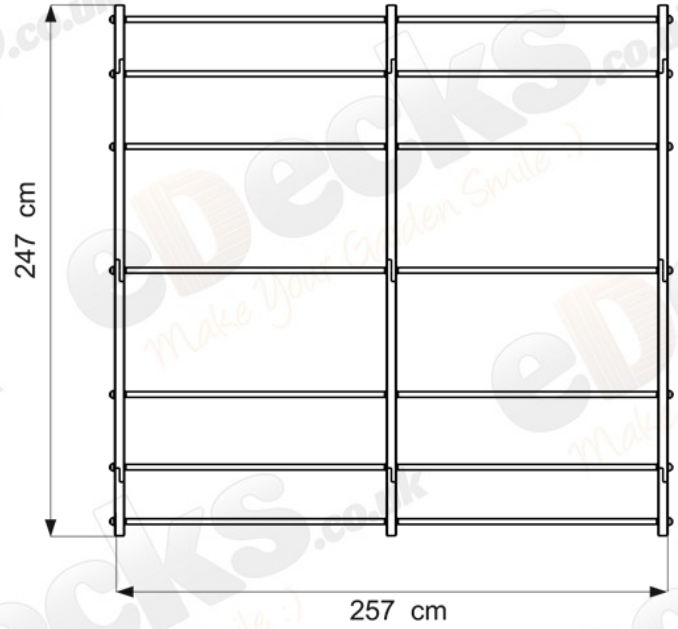

All images are for illustration only. Please see individual item listings for actual item specifications.

Flower Walk Pergola (2400mm x 2580mm)

All images are for illustration only. Please see individual item listings for actual item specifications.

Flower Walk Pergola (2400mm x 2580mm)

Plan

Footprint

All images are for illustration only. Please see individual item listings for actual item specifications.

Flower Walk Pergola (2400mm x 2580mm)

All images are for illustration only. Please see individual item listings for actual item specifications.

Flower Walk Pergola (2400mm x 2580mm)

All images are for illustration only. Please see individual item listings for actual item specifications.

Flower Walk Pergola (2400mm x 2580mm)

All images are for illustration only. Please see individual item listings for actual item specifications.