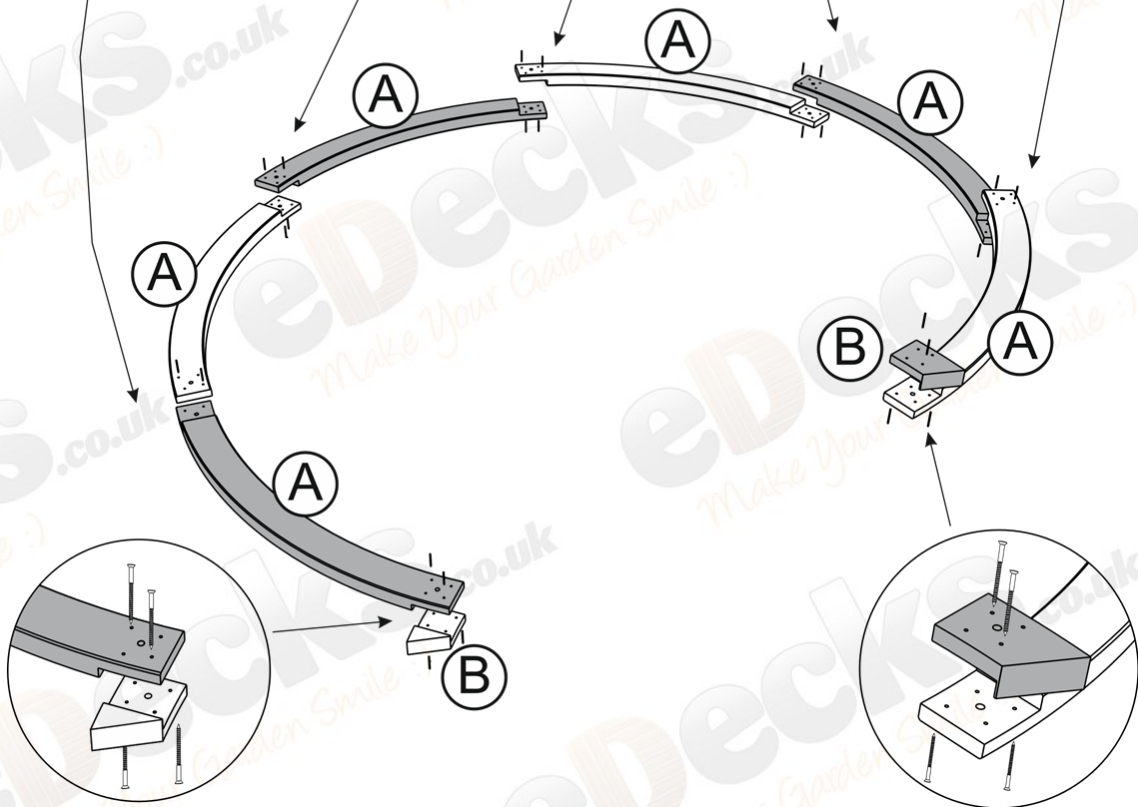

All images are for illustration only. Please see individual item listings for actual item specifications.

Flower Walk Pergola (2400mm x 2580mm)

All images are for illustration only. Please see individual item listings for actual item specifications.

Flower Walk Pergola (2400mm x 2580mm)

Plan

Footprint

All images are for illustration only. Please see individual item listings for actual item specifications.

Flower Walk Pergola (2400mm x 2580mm)

All images are for illustration only. Please see individual item listings for actual item specifications.

Flower Walk Pergola (2400mm x 2580mm)

All images are for illustration only. Please see individual item listings for actual item specifications.

Flower Walk Pergola (2400mm x 2580mm)

All images are for illustration only. Please see individual item listings for actual item specifications.