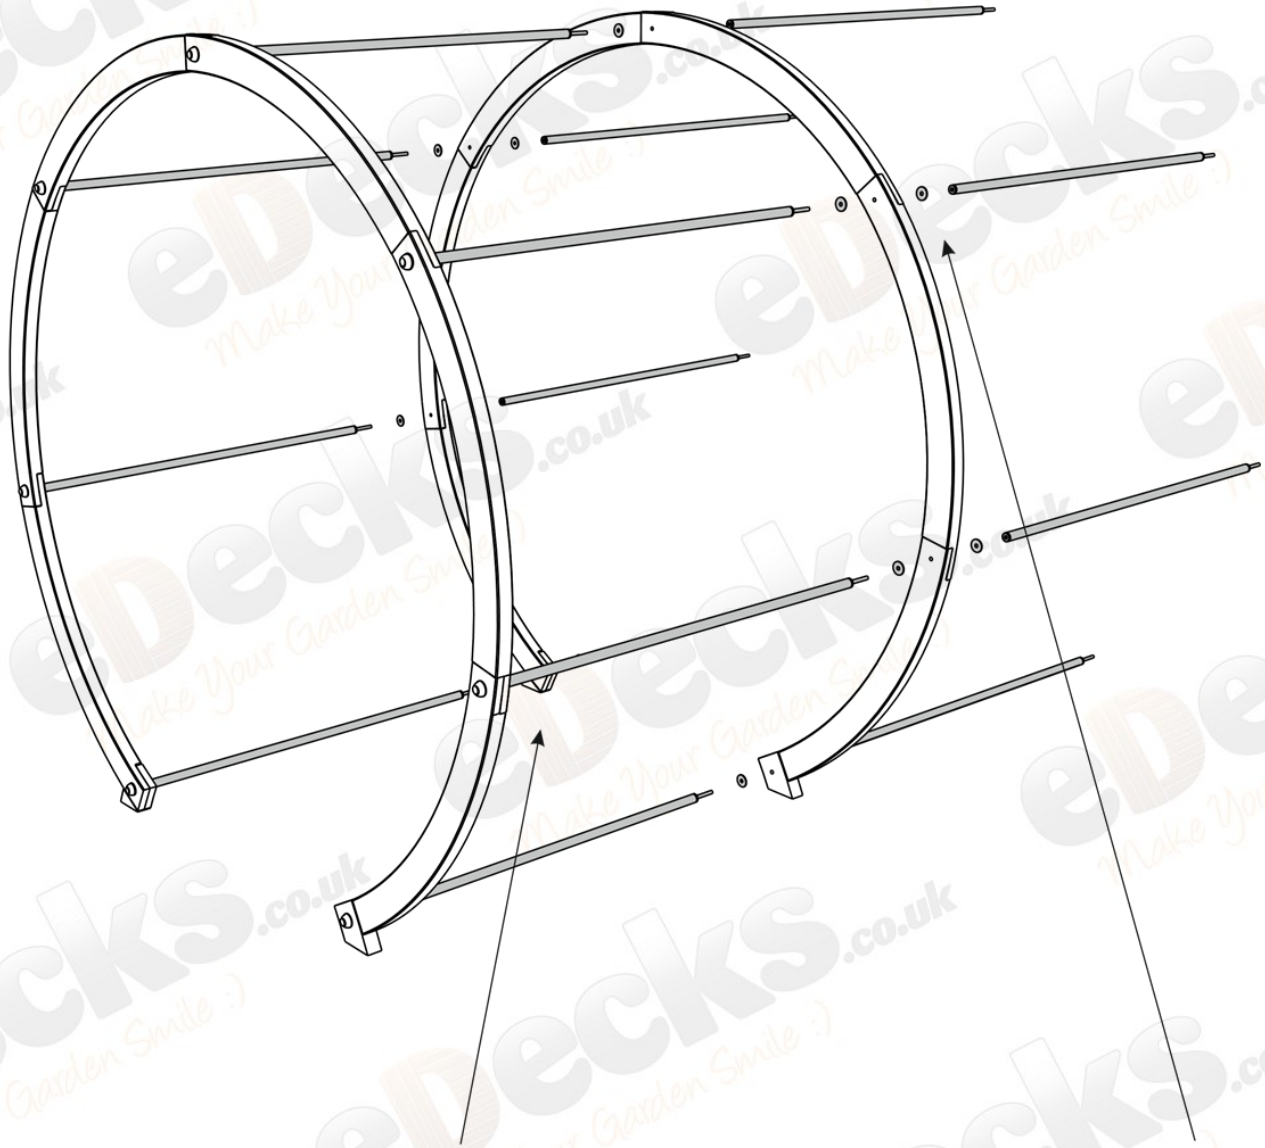

Flower Walk Pergola (2400mm x 2580mm)

Plan

Footprint

All images are for illustration only. Please see individual item listings for actual item specifications.

Flower Walk Pergola (2400mm x 2580mm)

All images are for illustration only. Please see individual item listings for actual item specifications.

Flower Walk Pergola (2400mm x 2580mm)

All images are for illustration only. Please see individual item listings for actual item specifications.

Flower Walk Pergola (2400mm x 2580mm)

All images are for illustration only. Please see individual item listings for actual item specifications.