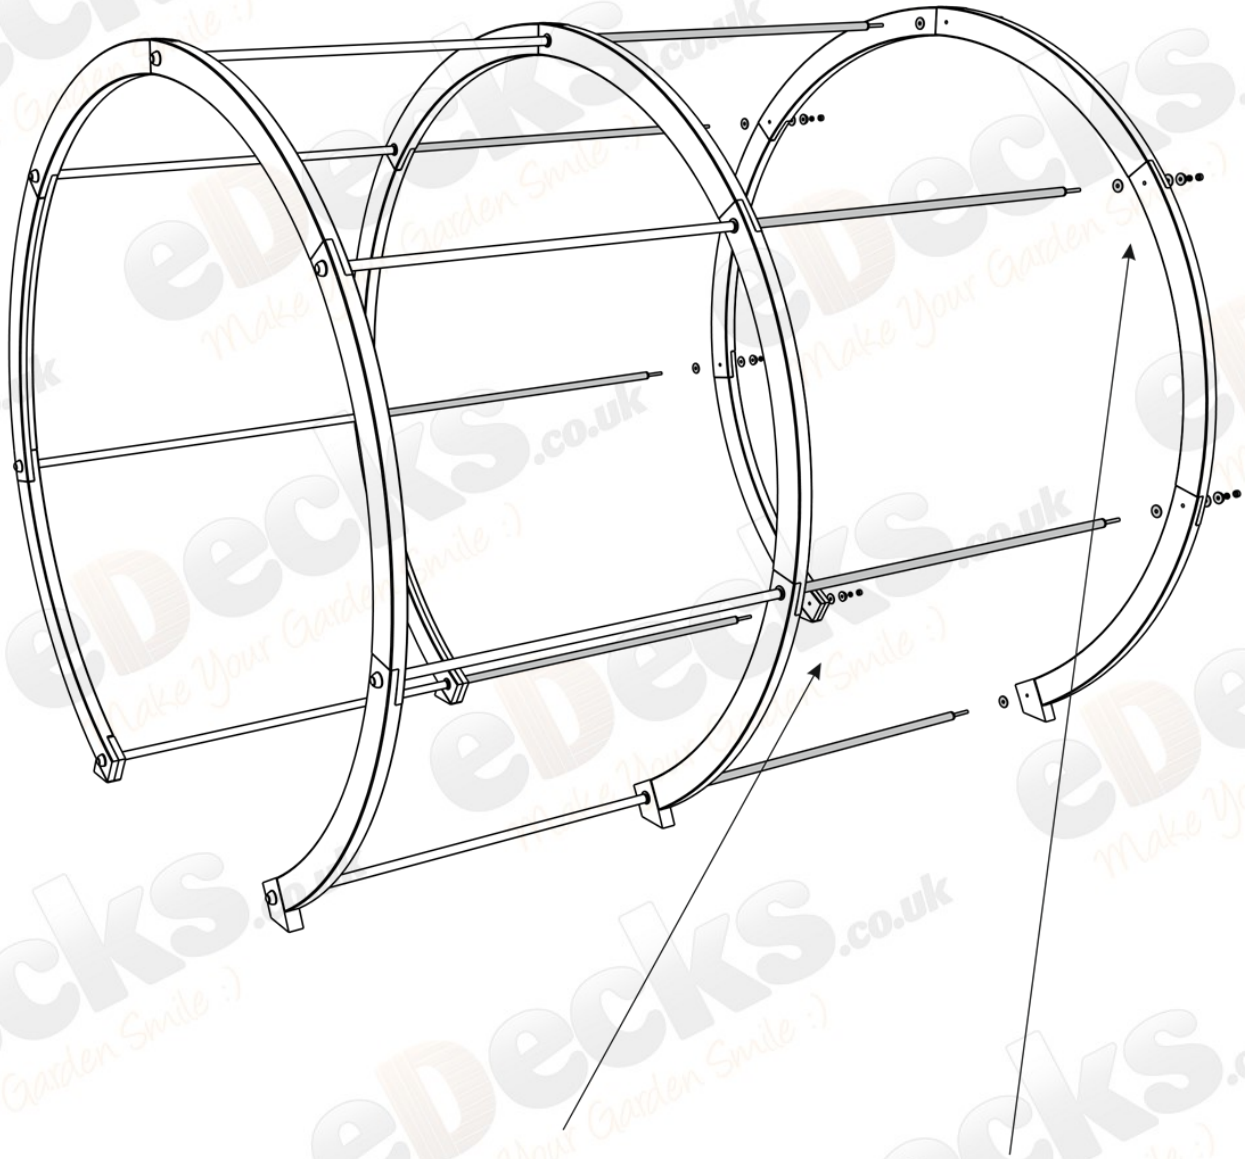

Flower Walk Pergola (2400mm x 2580mm)

Plan

Footprint

All images are for illustration only. Please see individual item listings for actual item specifications.

Flower Walk Pergola (2400mm x 2580mm)

All images are for illustration only. Please see individual item listings for actual item specifications.

Flower Walk Pergola (2400mm x 2580mm)

All images are for illustration only. Please see individual item listings for actual item specifications.

Flower Walk Pergola (2400mm x 2580mm)

All images are for illustration only. Please see individual item listings for actual item specifications.