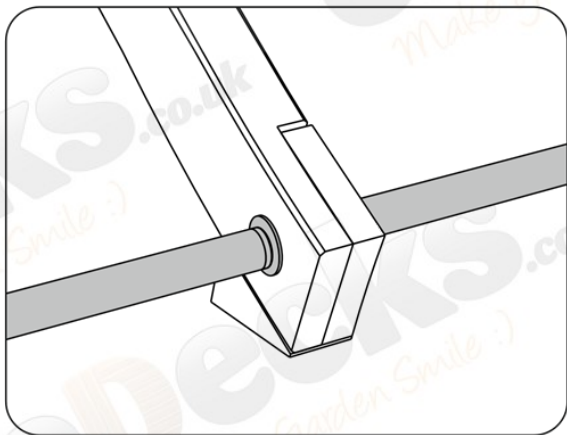

All images are for illustration only. Please see individual item listings for actual item specifications.

Flower Walk Pergola (2400mm x 2580mm)

All images are for illustration only. Please see individual item listings for actual item specifications.

Flower Walk Pergola (2400mm x 2580mm)

Plan

Footprint

All images are for illustration only. Please see individual item listings for actual item specifications.

Flower Walk Pergola (2400mm x 2580mm)

All images are for illustration only. Please see individual item listings for actual item specifications.

Flower Walk Pergola (2400mm x 2580mm)

All images are for illustration only. Please see individual item listings for actual item specifications.

Flower Walk Pergola (2400mm x 2580mm)

All images are for illustration only. Please see individual item listings for actual item specifications.