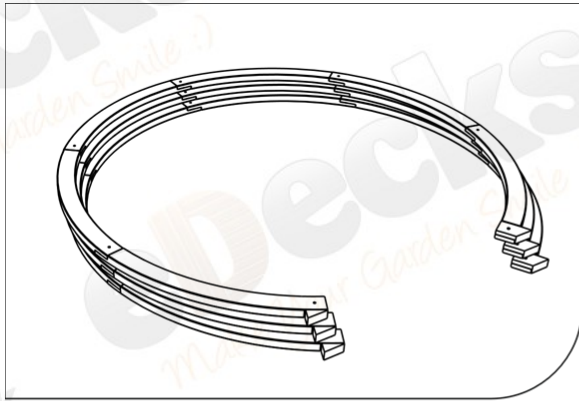

All images are for illustration only. Please see individual item listings for actual item specifications.

Flower Walk Pergola (2400mm x 2580mm)

All images are for illustration only. Please see individual item listings for actual item specifications.

Flower Walk Pergola (2400mm x 2580mm)

Plan

Footprint

All images are for illustration only. Please see individual item listings for actual item specifications.

Flower Walk Pergola (2400mm x 2580mm)

All images are for illustration only. Please see individual item listings for actual item specifications.

Flower Walk Pergola (2400mm x 2580mm)

All images are for illustration only. Please see individual item listings for actual item specifications.

Flower Walk Pergola (2400mm x 2580mm)

All images are for illustration only. Please see individual item listings for actual item specifications.