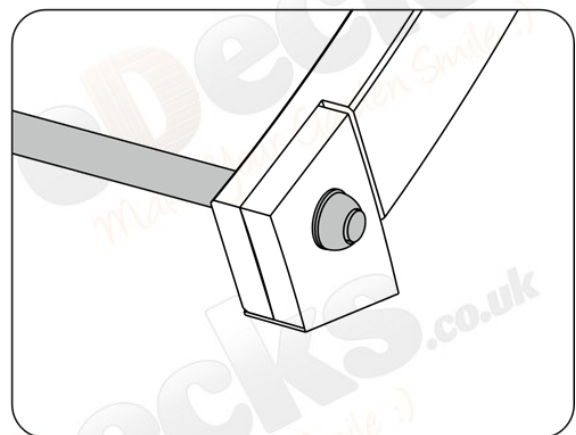

All images are for illustration only. Please see individual item listings for actual item specifications.

Flower Walk Pergola (2400mm x 2580mm)

All images are for illustration only. Please see individual item listings for actual item specifications.

Flower Walk Pergola (2400mm x 2580mm)

All images are for illustration only. Please see individual item listings for actual item specifications.

Flower Walk Pergola (2400mm x 2580mm)

All images are for illustration only. Please see individual item listings for actual item specifications.