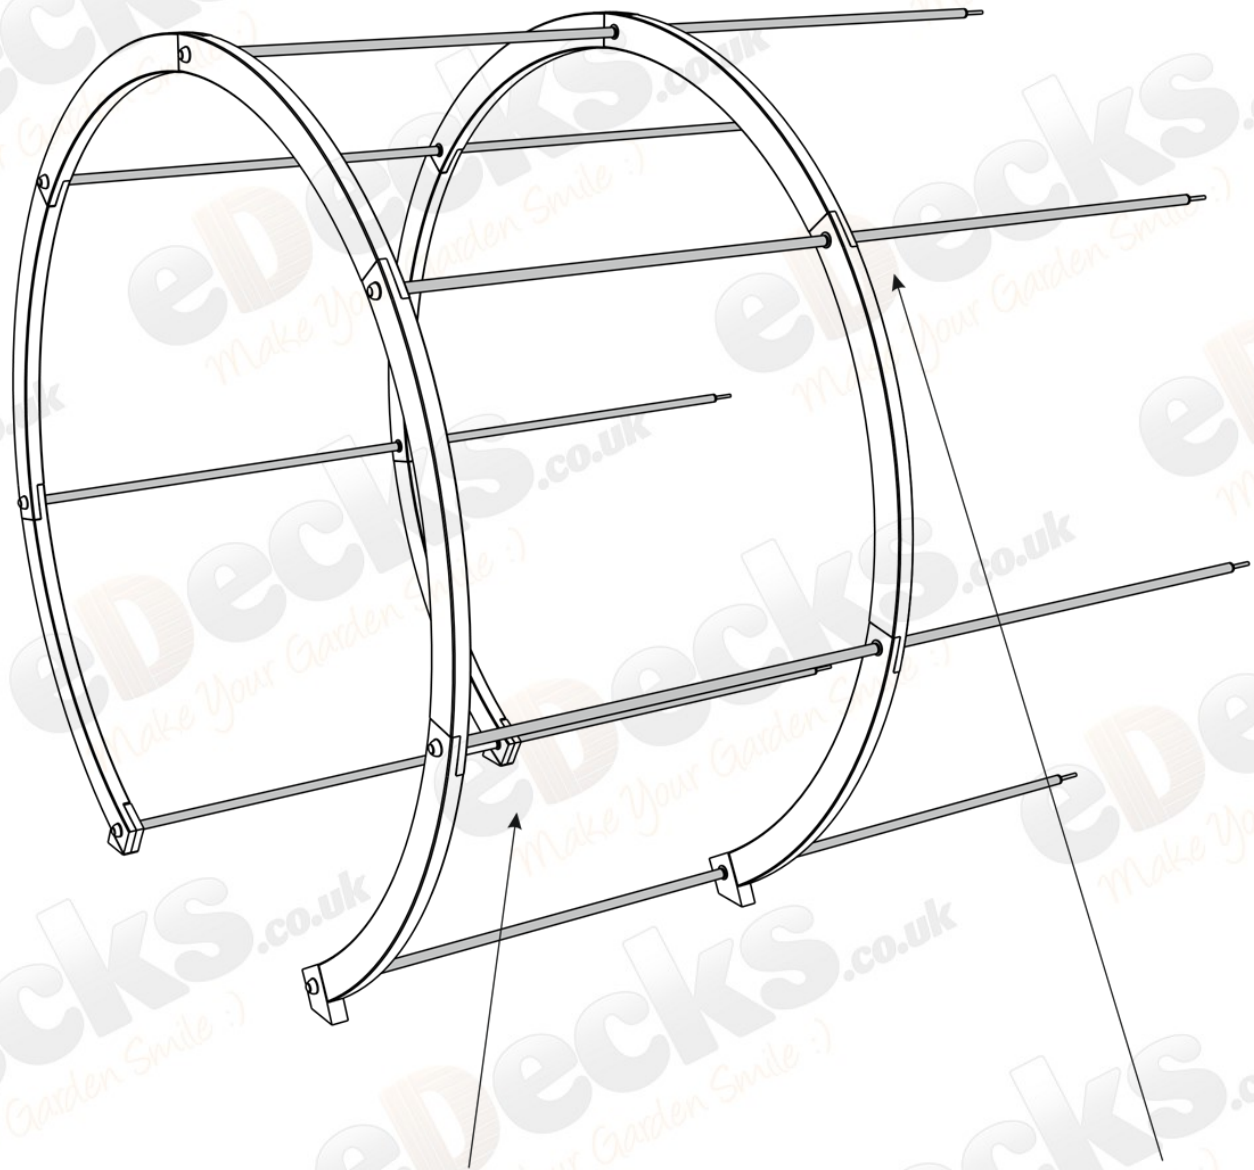

All images are for illustration only. Please see individual item listings for actual item specifications.

Flower Walk Pergola (2400mm x 2580mm)

All images are for illustration only. Please see individual item listings for actual item specifications.

Flower Walk Pergola (2400mm x 2580mm)

Plan

Footprint

All images are for illustration only. Please see individual item listings for actual item specifications.

Flower Walk Pergola (2400mm x 2580mm)

All images are for illustration only. Please see individual item listings for actual item specifications.

Flower Walk Pergola (2400mm x 2580mm)

All images are for illustration only. Please see individual item listings for actual item specifications.

Flower Walk Pergola (2400mm x 2580mm)

All images are for illustration only. Please see individual item listings for actual item specifications.