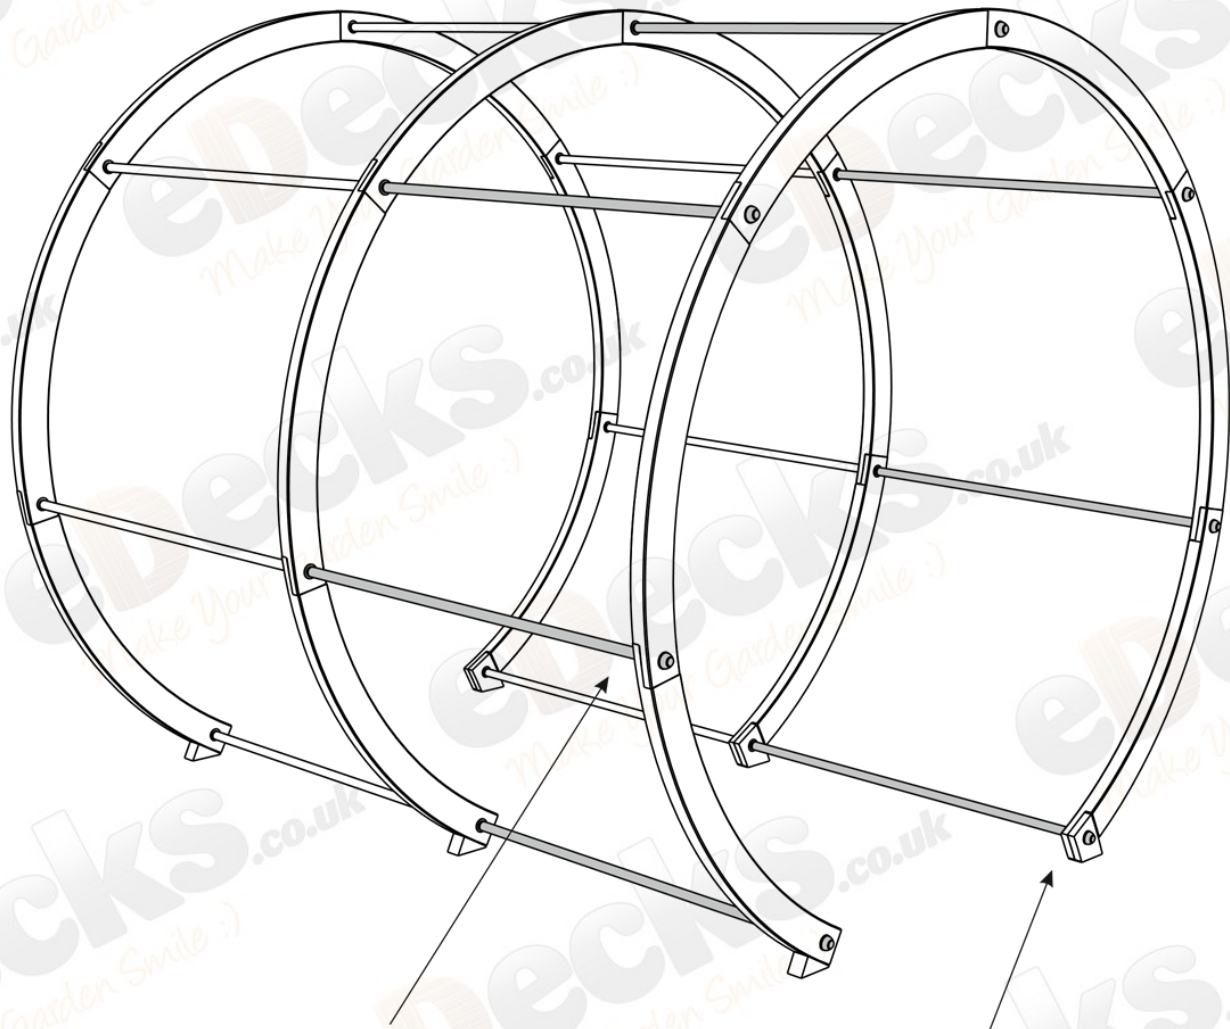

Flower Walk Pergola (2400mm x 2580mm)

Plan

Footprint

All images are for illustration only. Please see individual item listings for actual item specifications.

Flower Walk Pergola (2400mm x 2580mm)

All images are for illustration only. Please see individual item listings for actual item specifications.

Flower Walk Pergola (2400mm x 2580mm)

All images are for illustration only. Please see individual item listings for actual item specifications.

Flower Walk Pergola (2400mm x 2580mm)

All images are for illustration only. Please see individual item listings for actual item specifications.