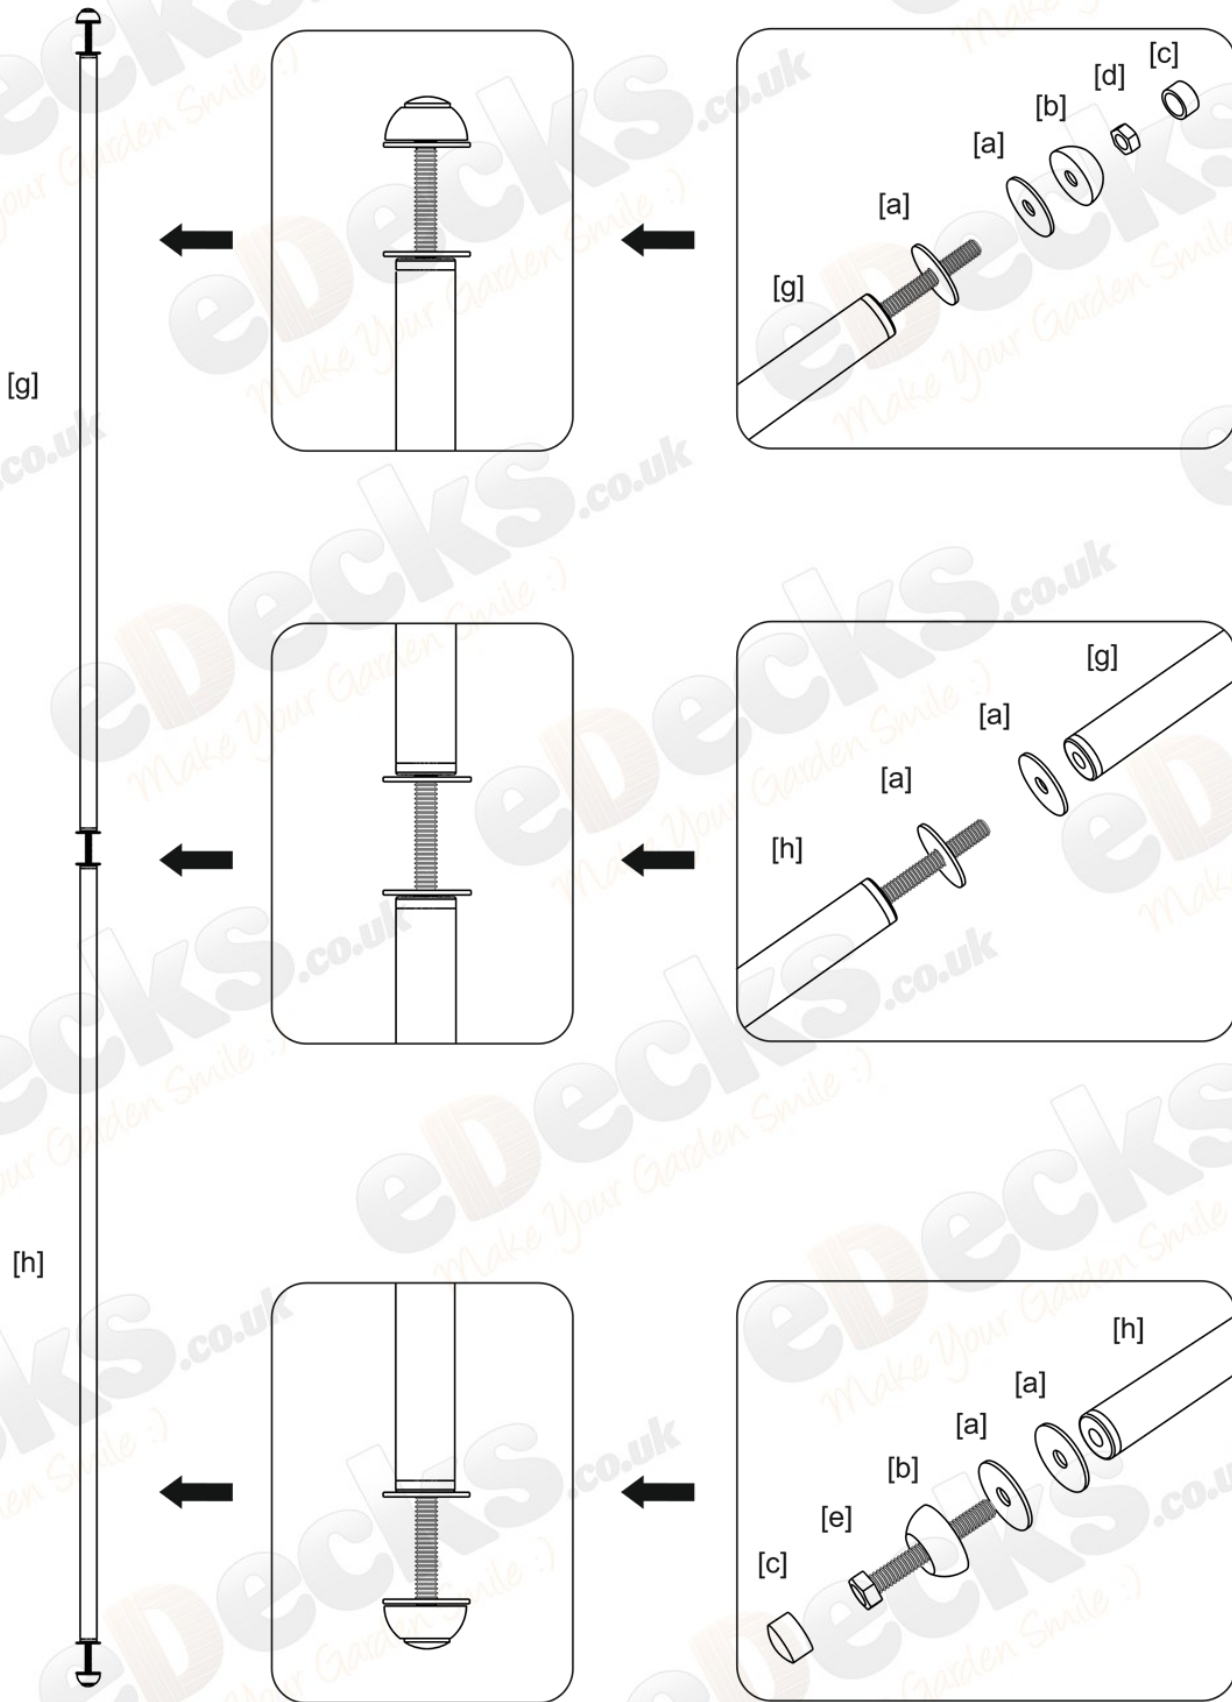

Flower Walk Pergola (2400mm x 2580mm)

Components

Tools Required

- Drill Driver
- PZ2 Driver Bit
- 17mm Socket
- Hammer
- Tape Measure
- Stanley Knife
- Spirit Level

A minimum of two people are required to assemble this gazebo.

All images are for illustration only. Please see individual item listings for actual item specifications.

Flower Walk Pergola (2400mm x 2580mm)

All images are for illustration only. Please see individual item listings for actual item specifications.

Flower Walk Pergola (2400mm x 2580mm)

Plan

Footprint

All images are for illustration only. Please see individual item listings for actual item specifications.

Flower Walk Pergola (2400mm x 2580mm)

All images are for illustration only. Please see individual item listings for actual item specifications.

Flower Walk Pergola (2400mm x 2580mm)

All images are for illustration only. Please see individual item listings for actual item specifications.

Flower Walk Pergola (2400mm x 2580mm)

All images are for illustration only. Please see individual item listings for actual item specifications.