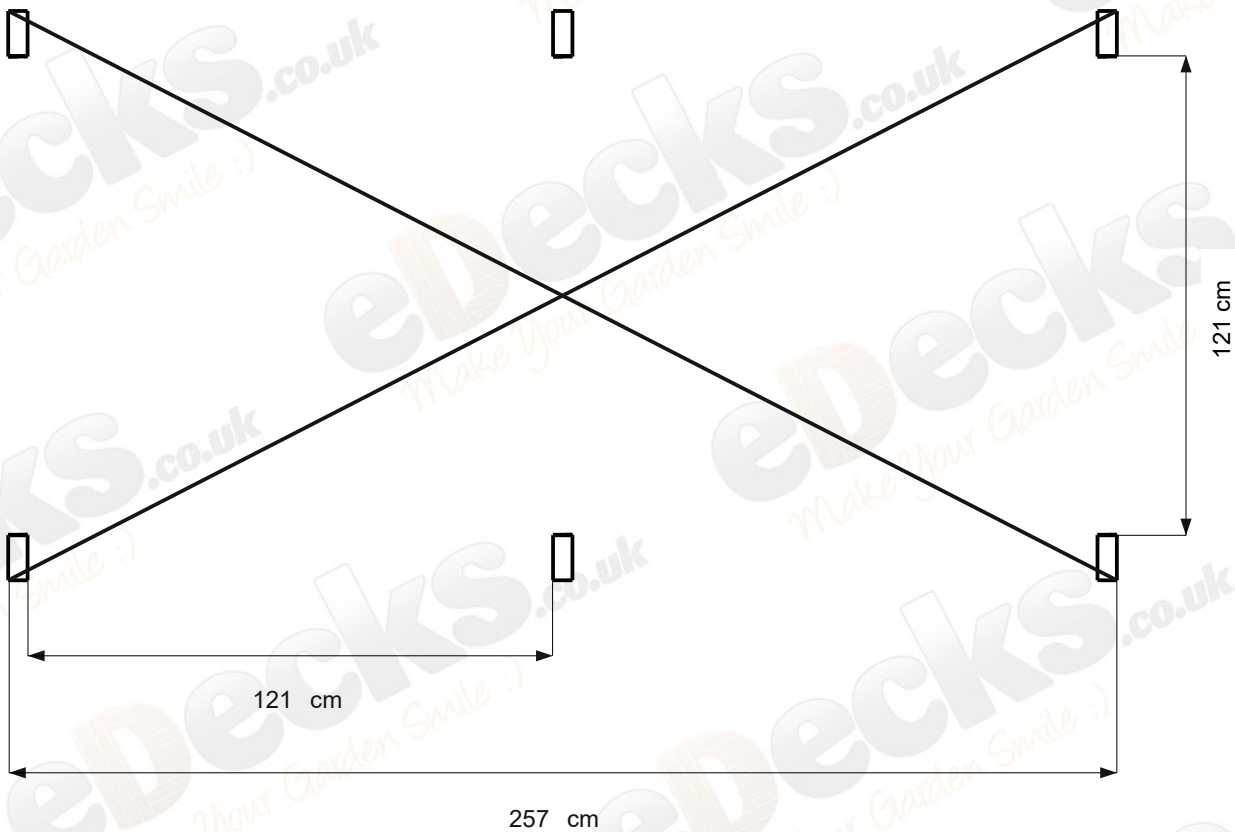

All images are for illustration only. Please see individual item listings for actual item specifications.

Flower Walk Pergola (2400mm x 2580mm)

All images are for illustration only. Please see individual item listings for actual item specifications.

Flower Walk Pergola (2400mm x 2580mm)

Plan

Footprint

All images are for illustration only. Please see individual item listings for actual item specifications.

Flower Walk Pergola (2400mm x 2580mm)

All images are for illustration only. Please see individual item listings for actual item specifications.

Flower Walk Pergola (2400mm x 2580mm)

All images are for illustration only. Please see individual item listings for actual item specifications.

Flower Walk Pergola (2400mm x 2580mm)

All images are for illustration only. Please see individual item listings for actual item specifications.