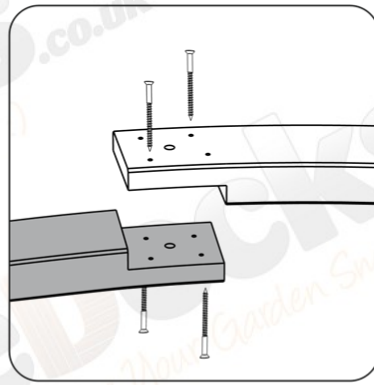

All images are for illustration only. Please see individual item listings for actual item specifications.

Flower Walk Pergola (2400mm x 2580mm)

All images are for illustration only. Please see individual item listings for actual item specifications.

Flower Walk Pergola (2400mm x 2580mm)

Plan

Footprint

All images are for illustration only. Please see individual item listings for actual item specifications.

Flower Walk Pergola (2400mm x 2580mm)

All images are for illustration only. Please see individual item listings for actual item specifications.

Flower Walk Pergola (2400mm x 2580mm)

All images are for illustration only. Please see individual item listings for actual item specifications.

Flower Walk Pergola (2400mm x 2580mm)

All images are for illustration only. Please see individual item listings for actual item specifications.