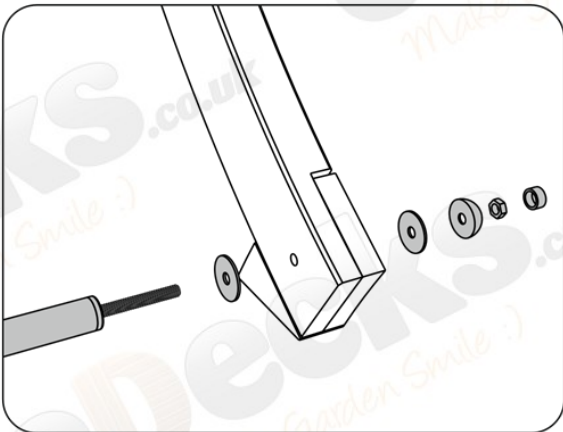

Flower Walk Pergola (2400mm x 2580mm)

Plan

Footprint

All images are for illustration only. Please see individual item listings for actual item specifications.

Flower Walk Pergola (2400mm x 2580mm)

All images are for illustration only. Please see individual item listings for actual item specifications.

Flower Walk Pergola (2400mm x 2580mm)

All images are for illustration only. Please see individual item listings for actual item specifications.

Flower Walk Pergola (2400mm x 2580mm)

All images are for illustration only. Please see individual item listings for actual item specifications.